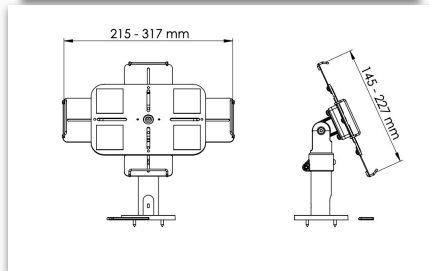

From 290 EUR excl. VAT

Lenovo Tab M10 (3rd Gen)

10.61' screen
32GB, 3GB RAM, WiFi
8 MP camera

Stylus not included (approx 70 EUR+VAT)
Better option for carrying/not mounted as it is lighter and smaller. For carrying case is recommended

From 200 EUR excl. VAT

Recommended equipment

Mounting Stand

90° rotation on mounted device axis
Rotation around and over stand axis
Adjustable for multiple sizes 10' - 12.4'
Enhanced security - device is locked to the mount
Good for wooden/plastic tops where it is possible to screw to the surface. Does not fit to stone/marble tops
Price 80 EUR excl VAT