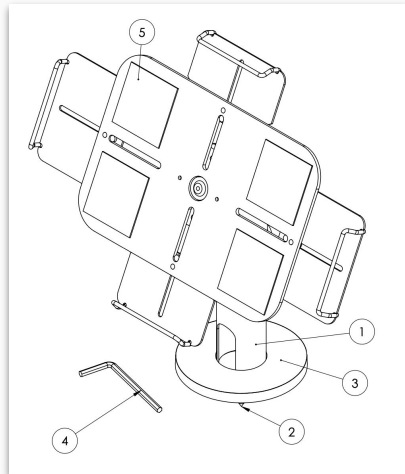

From 290 EUR excl. VAT

Lenovo Tab M10 (3rd Gen)

10.61' screen
32GB, 3GB RAM, WiFi
8 MP camera

Stylus not included (approx 70 EUR+VAT)
Better option for carrying/not mounted as it is lighter and smaller. For carrying case is recommended

From 200 EUR excl. VAT

Recommended equipment

Mounting Stand

90° rotation on mounted device axis
Rotation around and over stand axis
Adjustable for multiple sizes 10' - 12.4'
Enhanced security - device is locked to the mount
Good for wooden/plastic tops where it is possible to screw to the surface. Does not fit to stone/marble tops
Price 80 EUR excl VAT